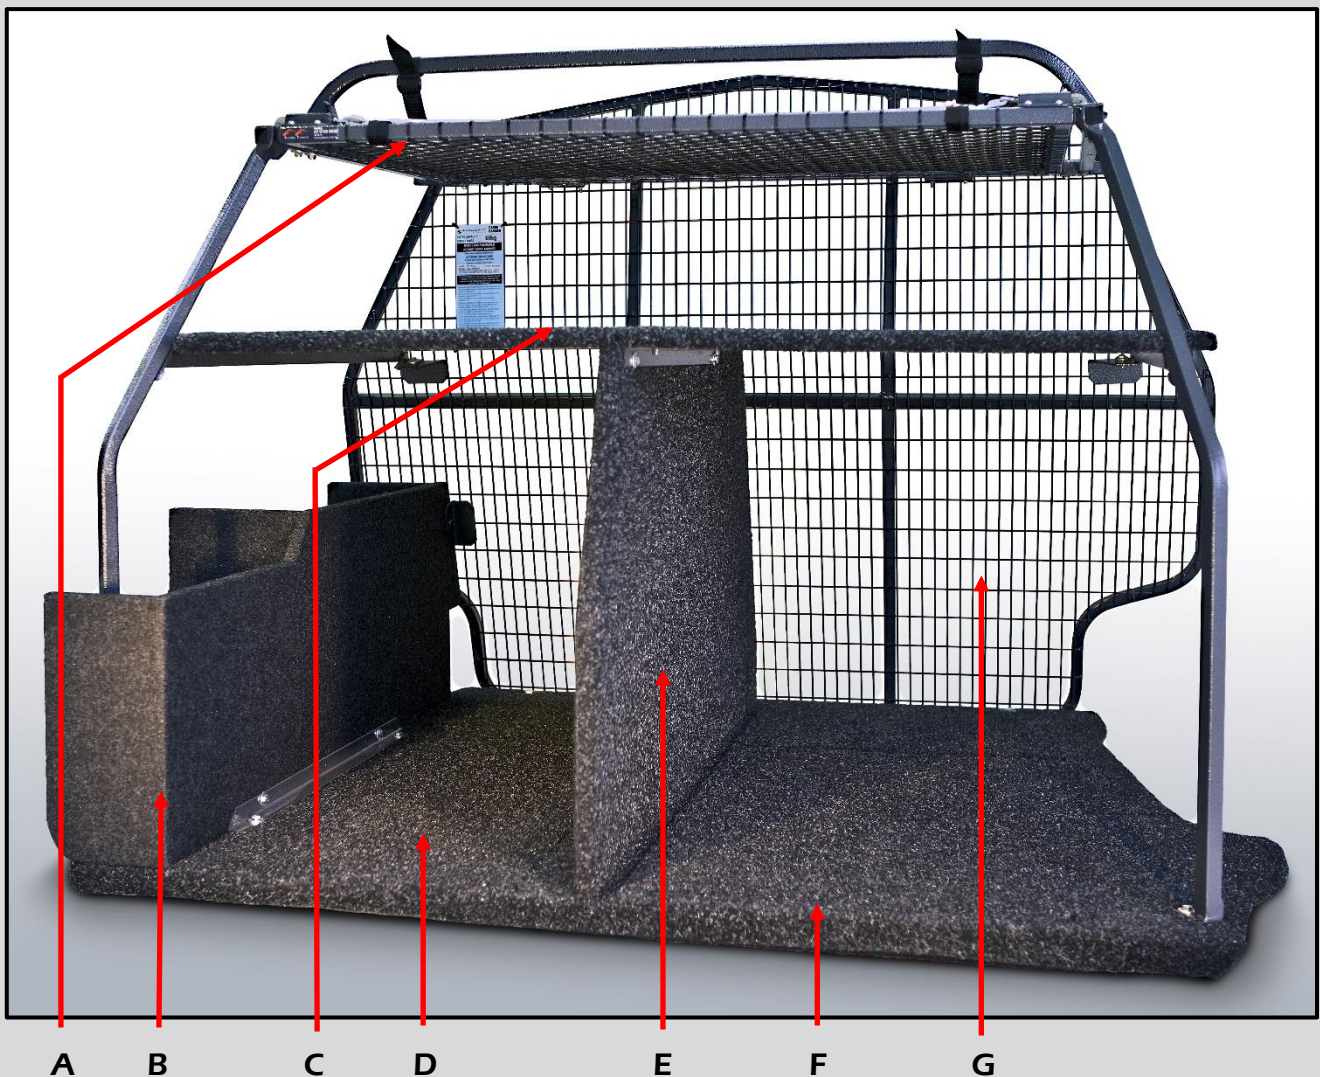

TOURING UNIT – No Drawer

- A -- **Soft Luggage Rack:** Our Patented Soft Luggage Rack has a drop down gate that enables easy access to the roof cavity for storage of soft articles – i.e. sleeping bags, jackets etc.
- B -- **Side Pocket:** Allows storage between Fridge Slide and quarter panel, eliminating articles from falling behind Fridge Slide when in the open position. **Optional**
- C -- **Shelf:** This is set at 600mm high and is in 2 halves, to allow either side to be removed as your needs change, and to accommodate taller articles - i.e. suitcases, etc.
- D -- **Heavy Duty Fridge Slide:** Single handed operation, allowing Fridge to slide out smoothly for easy access. Comes in a range of sizes to suit many different Fridges, and importantly it is rattle-free. **Optional**
- E -- **Side Board:** To support the Shelf System, and allows the Shelf to be in two halves.
- F -- **False Floor:** This bolts to existing bolt points in your vehicle and is the foundation for all other components.
- G -- **Cargo Barrier:** Premium quality Fourby Fitouts Barrier – specifically made to our Configurations for easy installation and removal, without having to drill your vehicle.

A Drawer/Side Bin, Fridge Slide, Water Tank Kit and Drawer Table can be added at a later stage.