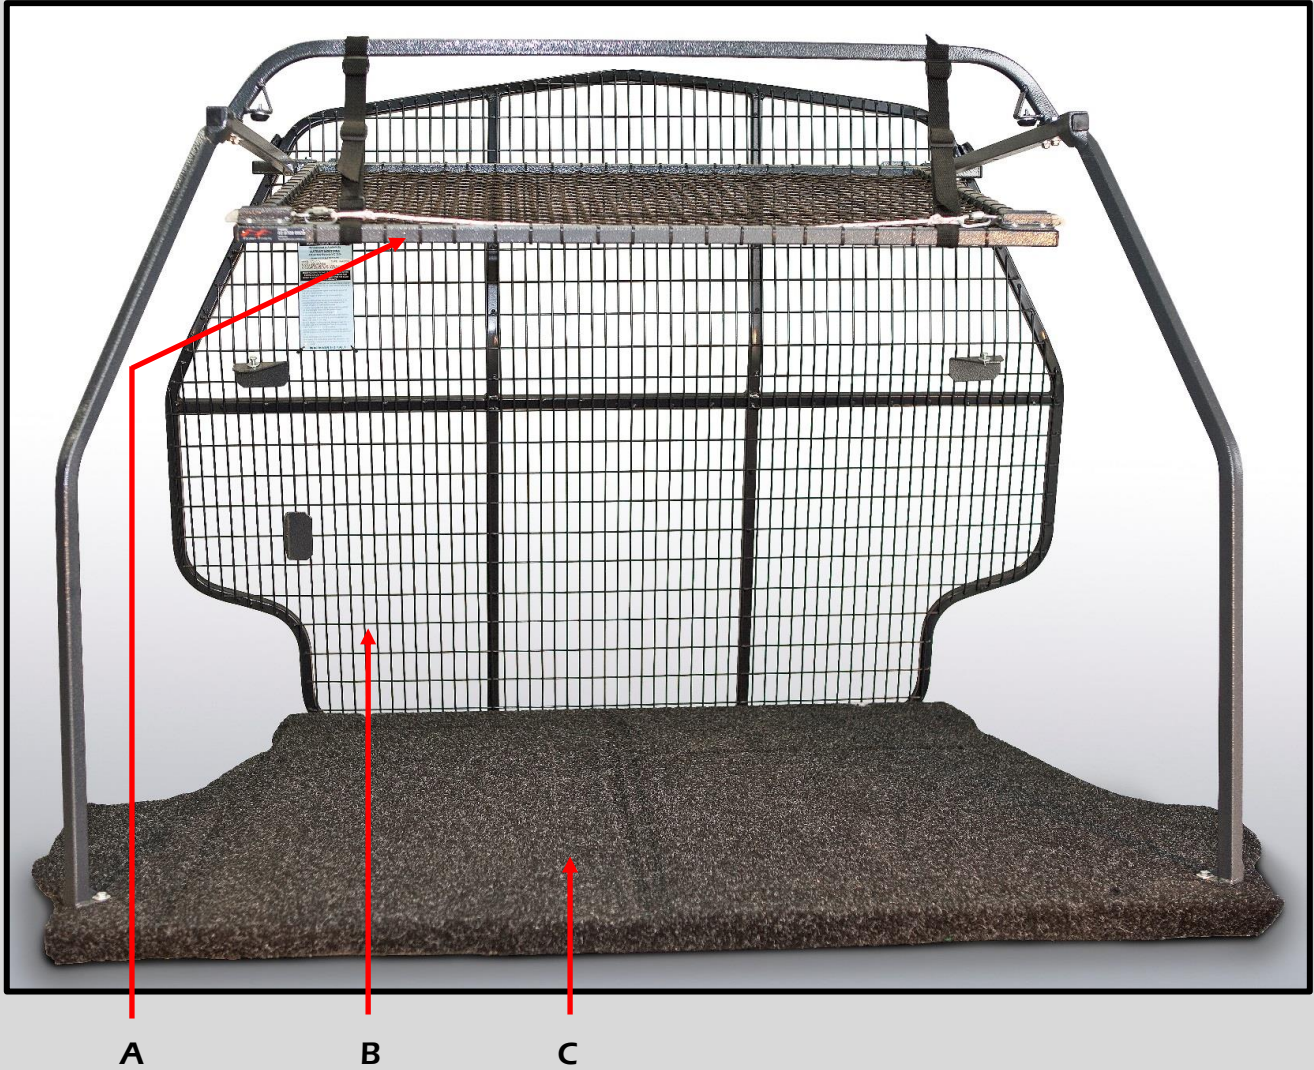

SOFT LUGGAGE RACK KIT

- A -- **Soft Luggage Rack:** Our Patented Soft Luggage Rack has a drop down gate that enables easy access to the roof cavity for storage of soft articles – i.e. sleeping bags, jackets etc.
- B -- **Cargo Barrier:** Premium quality, rated Autosafe barrier – specifically made to our Configurations for easy installation and removal, without having to drill your vehicle.
- C -- **False Floor:** This bolts to existing bolt points in your vehicle and is the foundation for all other components.

**The Soft Luggage Rack kit is the base foundation of the Touring Unit,
Double Stack and Double Side by Side.**