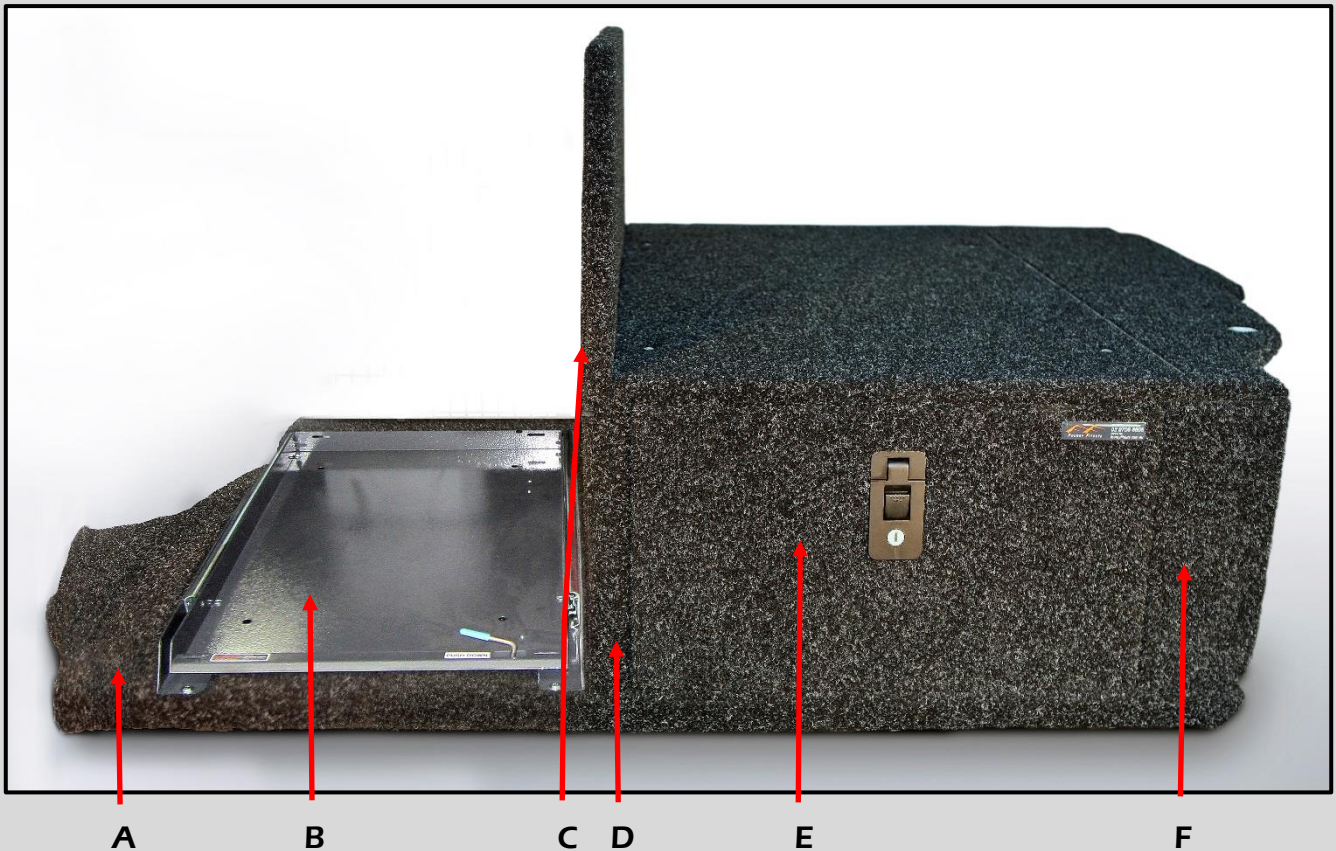

## LOW PROFILE – T150 Prado (7 Seaters)

- A -- **False Floor:** This bolts down using existing bolt points in your vehicle and is the foundation for all other components.
- B -- **Heavy Duty Fridge Slide:** Single handed operation, allowing Fridge to slide out smoothly for easy access. Comes in a range of sizes to suit many different Fridges, and importantly it is rattle-free.
- C -- **Side Board:** Stops items sliding across onto/behind the Fridge, and houses the Drawer Table.
- D -- **Drawer Table:** Nylon, food grade cutting board that fits into the top of Drawer when in the open position. Stores neatly between Fridge and Drawer when not required.  
[Available – NOT SHOWN IN PICTURE](#)
- E -- **Roller Drawer:** Large, lockable, all steel construction, 20 roller bearings per drawer, with flush mount latches.
- F -- **Side Bins:** This attaches to the Drawer, has Stainless Steel hinged lids to allow access to storage area between Drawer and quarter panel.

**PLEASE NOTE:**

- 40 Ltr and 50 Ltr Fridge Slide sizes available. 60 Ltr N/A due to width restrictions.
- Shelves are not an option with this Unit as there is NO safety Cargo Barrier. [See Touring Unit.](#)