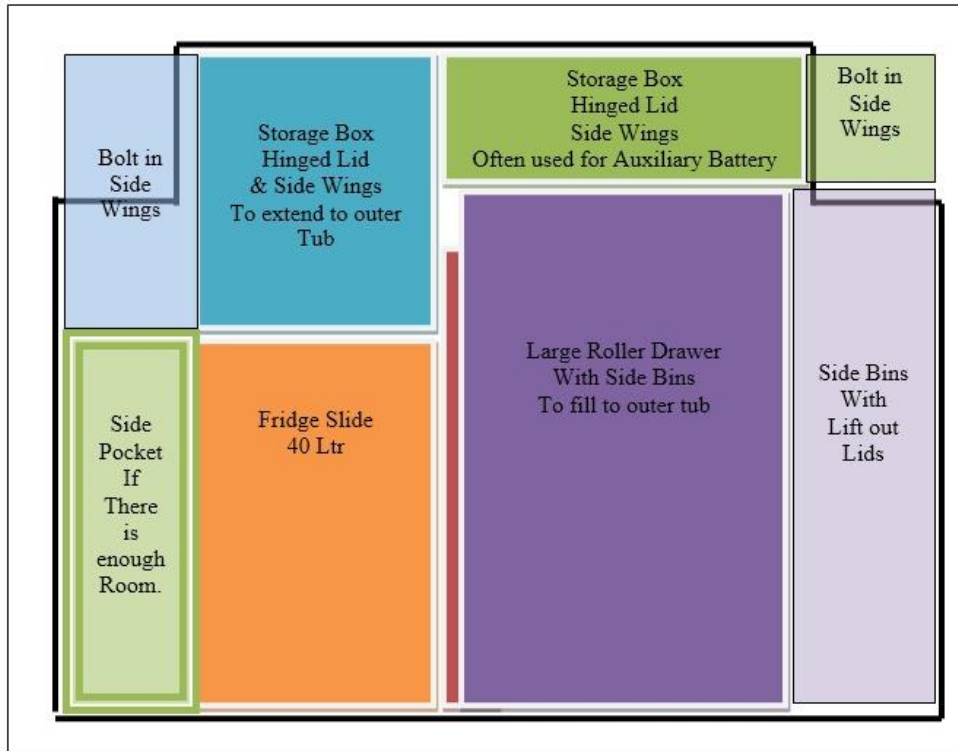

- This System is suited to most Crew/Dual Cab Utes.
- Sizes and tub dimensions will vary between different manufactures.
 - This is for floor plan/layout purposes only.
- Fridge Sizes will determine what Fridge Slide is to be used. 40 Ltr, 50 Ltr & 60 Ltr
- Tub liners do vary the Tub dimensions. It is necessary to inform us if a liner is fitted.

Explorer Floorplan with Drawer Table

Explorer Floorplan with Picnic Table