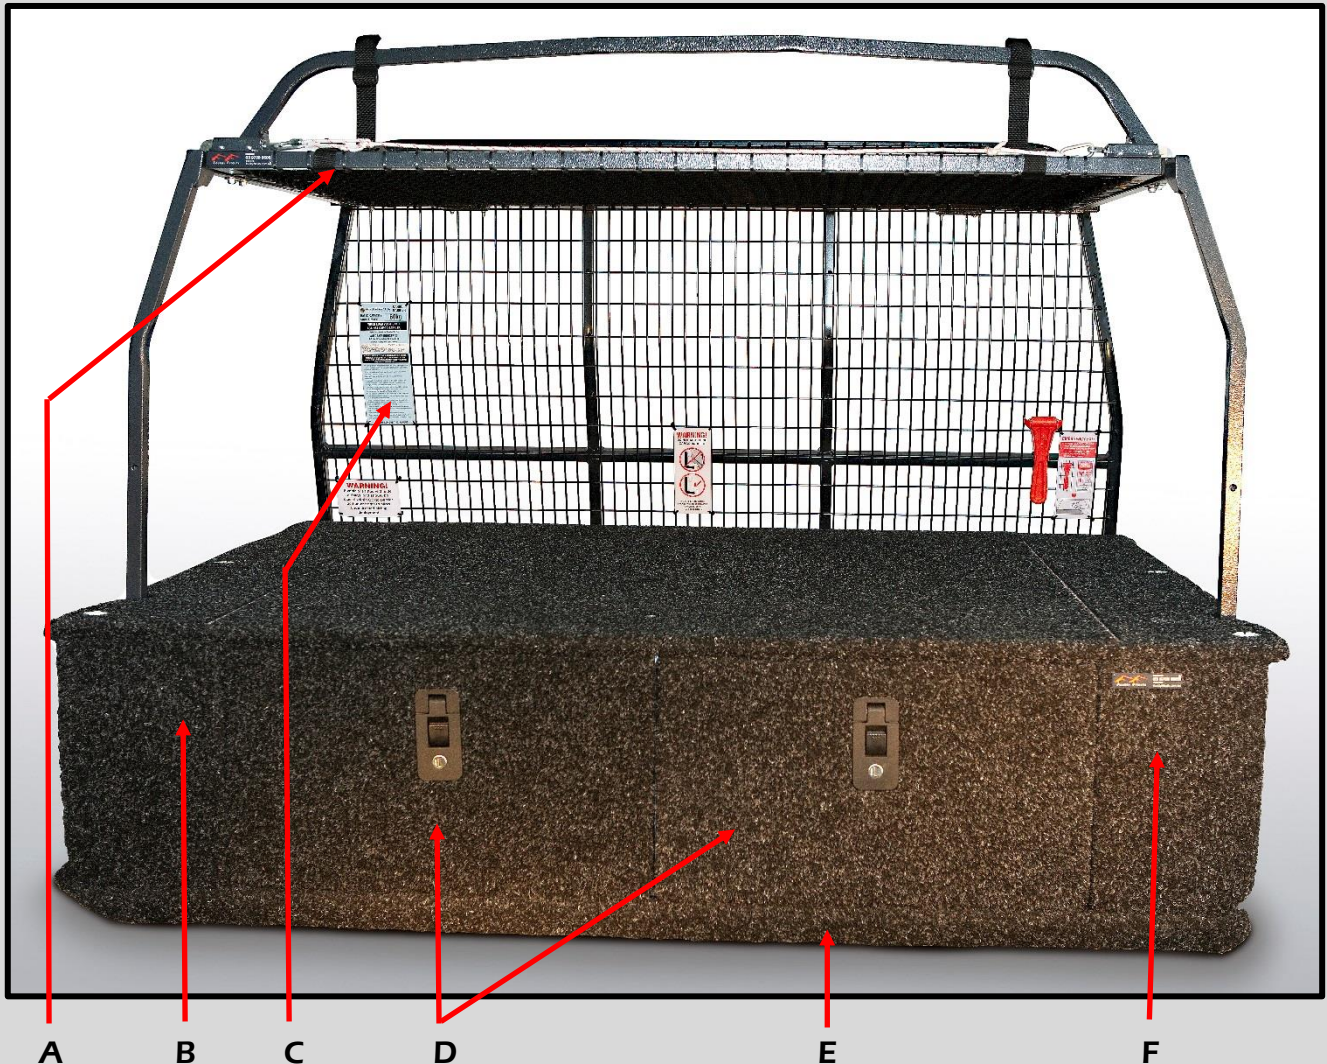

DOUBLE SIDE BY SIDE

- A-- **Soft Luggage Rack:** Our Patented Soft Luggage Rack has a drop down gate that enables easy access to the roof cavity for storage of soft articles – i.e. sleeping bags, jackets etc.
- B -- **Side Bin:** This attaches to the Drawer, has Stainless Steel hinged lids to allow access to storage area between Drawer and quarter panel.
- C -- **Cargo Barrier:** Premium quality, rated Autosafe barrier – specifically made to our Configurations for easy installation and removal, without having to drill your vehicle.
- D -- **Roller Drawers:** Large, lockable, all steel construction, 20 roller bearings per drawer, with flush mount latches.
- E -- **False Floor:** This bolts to existing bolt points in your vehicle and is the foundation for all other components.
- F -- **Side Bin:** This attaches to the Drawer, has Stainless Steel hinged lids to allow access to storage area between Drawer and quarter panel.

PLEASE NOTE: Cargo Barrier and Soft Luggage Rack are optional