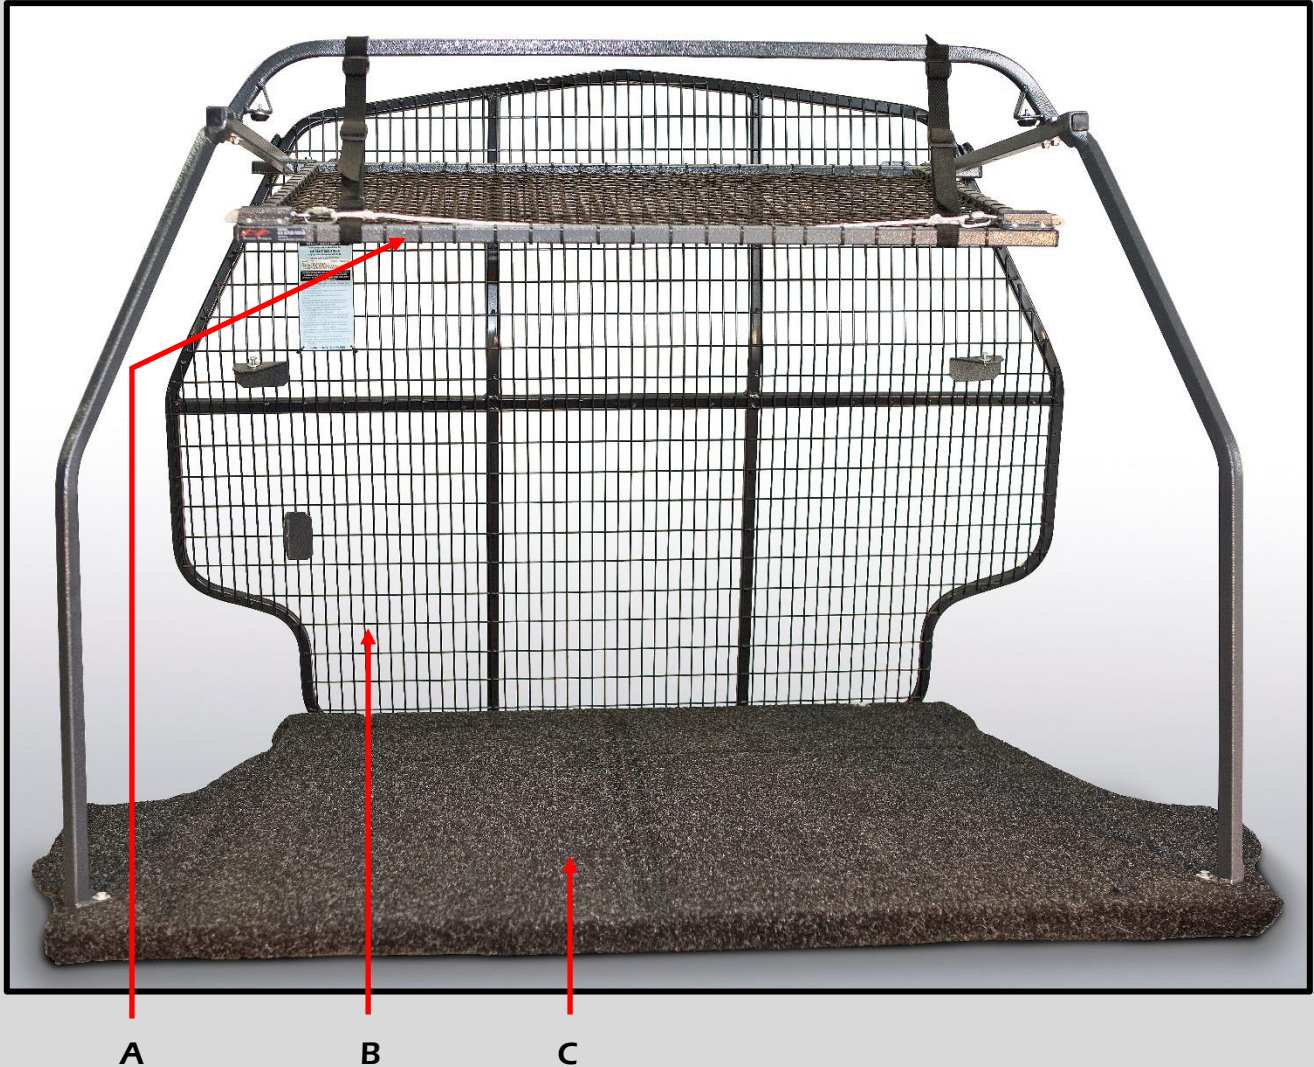

## SOFT LUGGAGE RACK KIT

- A -- **Soft Luggage Rack:** Our Patented Soft Luggage Rack has a drop down gate that enables easy access to the roof cavity for storage of soft articles – i.e. sleeping bags, jackets etc.
- B -- **Cargo Barrier:** Premium quality, rated Autosafe barrier – specifically made to our Configurations for easy installation and removal, without having to drill your vehicle.
- C -- **False Floor:** This bolts to existing bolt points in your vehicle and is the foundation for all other components if you choose to add them at a later stage – e.g. bolting down a Fridge Slide, Drawer, etc.

**The Soft Luggage Rack kit is the base foundation of the Touring Unit, Double Stack and Double Side by Side.**